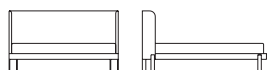

STRUCTURE

Legs in epoxy metal, base in veneer on solid wood

HEADBOARD

Headboard in bent plywood, upholstered with fabric or leather

BED NO156

1600*2160*1050mm
63.0*85.0*41.3"

1700*2160*1050mm
66.9*85.0*41.3"

1900*2160*1050mm
74.8*85.0*41.3"

MATTRESS

1500*2000mm
59.1*78.7"

1600*2000mm
63.0*78.7"

1800*2000mm
70.9*78.7"

HC28