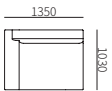

FINISHING

Upholstered with leather or fabric, base in metal and wood, feet in dark grey epoxy paint

COVERING

Removable covering in fabric or leather

SECTIONAL SOFA
L186

SOFA

L186-2
2100*1030*720mm
82.7*40.6*28.3"

K31-2
2300*1030*720mm
90.6*40.6*28.3"

LEFT/RIGHT ONE-ARMED SOFA

L186A-1
1350*1030*720mm
53.1*40.6*28.3"

L186A-2
1600*1030*720mm
63.0*40.6*28.3"

L186A-3
1850*1030*720mm
72.8*40.6*28.3"

L186A-4
2050*1030*720mm
80.7*40.6*28.3"

L186C-2
2030*1030*720mm
79.9*40.6*28.3"

OTTOMAN

L186D
900*1030*420mm
35.4*40.6*16.5"

LEFT/RIGHT CORNER SEAT

L186E-1
1830*1030*720mm
72.0*40.6*28.3"

L186E-2
1830*1030*720mm
72.0*40.6*28.3"

COMBINATION SIZE

L186ZH-1
2700*1030*720mm
106.3*40.6*28.3"

L186ZH-2
3080*1830*720mm
121.3*72.0*28.3"

L186ZH-3
3280*2030*720mm
129.1*79.9*28.3"

L186ZH-4
3350*1030*720mm
131.9*40.6*28.3"

L186ZH-5
3530*2730*720mm
139.0*107.5*28.3"

L186ZH-6
3680*3030*720mm
144.9*119.3*28.3"