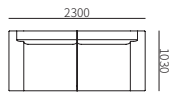

FINISHING

Upholstered with leather or fabric, base in metal and wood, feet in dark grey epoxy paint

COVERING

Removable covering in fabric or leather

SECTIONAL SOFA
L186

SOFA

L186-2
2100*1030*720mm
82.7*40.6*28.3"

K31-2
2300*1030*720mm
90.6*40.6*28.3"

LEFT/RIGHT ONE-ARMED SOFA

L186A-1
1350*1030*720mm
53.1*40.6*28.3"

L186A-2
1600*1030*720mm
63.0*40.6*28.3"

L186A-3
1850*1030*720mm
72.8*40.6*28.3"

L186A-4
2050*1030*720mm
80.7*40.6*28.3"

L186C-2
2030*1030*720mm
79.9*40.6*28.3"

OTTOMAN

L186D
900*1030*420mm
35.4*40.6*16.5"

LEFT/RIGHT CORNER SEAT

L186E-1
1830*1030*720mm
72.0*40.6*28.3"

L186E-2
1830*1030*720mm
72.0*40.6*28.3"

COMBINATION SIZE

L186ZH-1
2700*1030*720mm
106.3*40.6*28.3"

L186ZH-2
3080*1830*720mm
121.3*72.0*28.3"

L186ZH-3
3280*2030*720mm
129.1*79.9*28.3"

L186ZH-4
3350*1030*720mm
131.9*40.6*28.3"

L186ZH-5
3530*2730*720mm
139.0*107.5*28.3"

L186ZH-6
3680*3030*720mm
144.9*119.3*28.3"