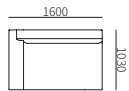

FINISHING

Upholstered with leather or fabric, base in metal and wood, feet in dark grey epoxy paint

COVERING

Removable covering in fabric or leather

SECTIONAL SOFA
L186

SOFA

L186-2
2100*1030*720mm
82.7*40.6*28.3"

K31-2
2300*1030*720mm
90.6*40.6*28.3"

LEFT/RIGHT ONE-ARMED SOFA

L186A-1
1350*1030*720mm
53.1*40.6*28.3"

L186A-2
1600*1030*720mm
63.0*40.6*28.3"

L186A-3
1850*1030*720mm
72.8*40.6*28.3"

L186A-4
2050*1030*720mm
80.7*40.6*28.3"

L186C-2
2030*1030*720mm
79.9*40.6*28.3"

OTTOMAN

L186D
900*1030*420mm
35.4*40.6*16.5"

LEFT/RIGHT CORNER SEAT

L186E-1
1830*1030*720mm
72.0*40.6*28.3"

L186E-2
1830*1030*720mm
72.0*40.6*28.3"

COMBINATION SIZE

L186ZH-1
2700*1030*720mm
106.3*40.6*28.3"

L186ZH-2
3080*1830*720mm
121.3*72.0*28.3"

L186ZH-3
3280*2030*720mm
129.1*79.9*28.3"

L186ZH-4
3350*1030*720mm
131.9*40.6*28.3"

L186ZH-5
3530*2730*720mm
139.0*107.5*28.3"

L186ZH-6
3680*3030*720mm
144.9*119.3*28.3"