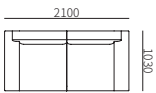

FINISHING

Upholstered with leather or fabric, base in metal and wood, feet in dark grey epoxy paint

COVERING

Removable covering in fabric or leather

SECTIONAL SOFA
L186

SOFA

L186-2
2100*1030*720mm
82.7*40.6*28.3"

K31-2
2300*1030*720mm
90.6*40.6*28.3"

LEFT/RIGHT ONE-ARMED SOFA

L186A-1
1350*1030*720mm
53.1*40.6*28.3"

L186A-2
1600*1030*720mm
63.0*40.6*28.3"

L186A-3
1850*1030*720mm
72.8*40.6*28.3"

L186A-4
2050*1030*720mm
80.7*40.6*28.3"

L186C-2
2030*1030*720mm
79.9*40.6*28.3"

OTTOMAN

L186D
900*1030*420mm
35.4*40.6*16.5"

LEFT/RIGHT CORNER SEAT

L186E-1
1830*1030*720mm
72.0*40.6*28.3"

L186E-2
1830*1030*720mm
72.0*40.6*28.3"

COMBINATION SIZE

L186ZH-1
2700*1030*720mm
106.3*40.6*28.3"

L186ZH-2
3080*1830*720mm
121.3*72.0*28.3"

L186ZH-3
3280*2030*720mm
129.1*79.9*28.3"

L186ZH-4
3350*1030*720mm
131.9*40.6*28.3"

L186ZH-5
3530*2730*720mm
139.0*107.5*28.3"

L186ZH-6
3680*3030*720mm
144.9*119.3*28.3"